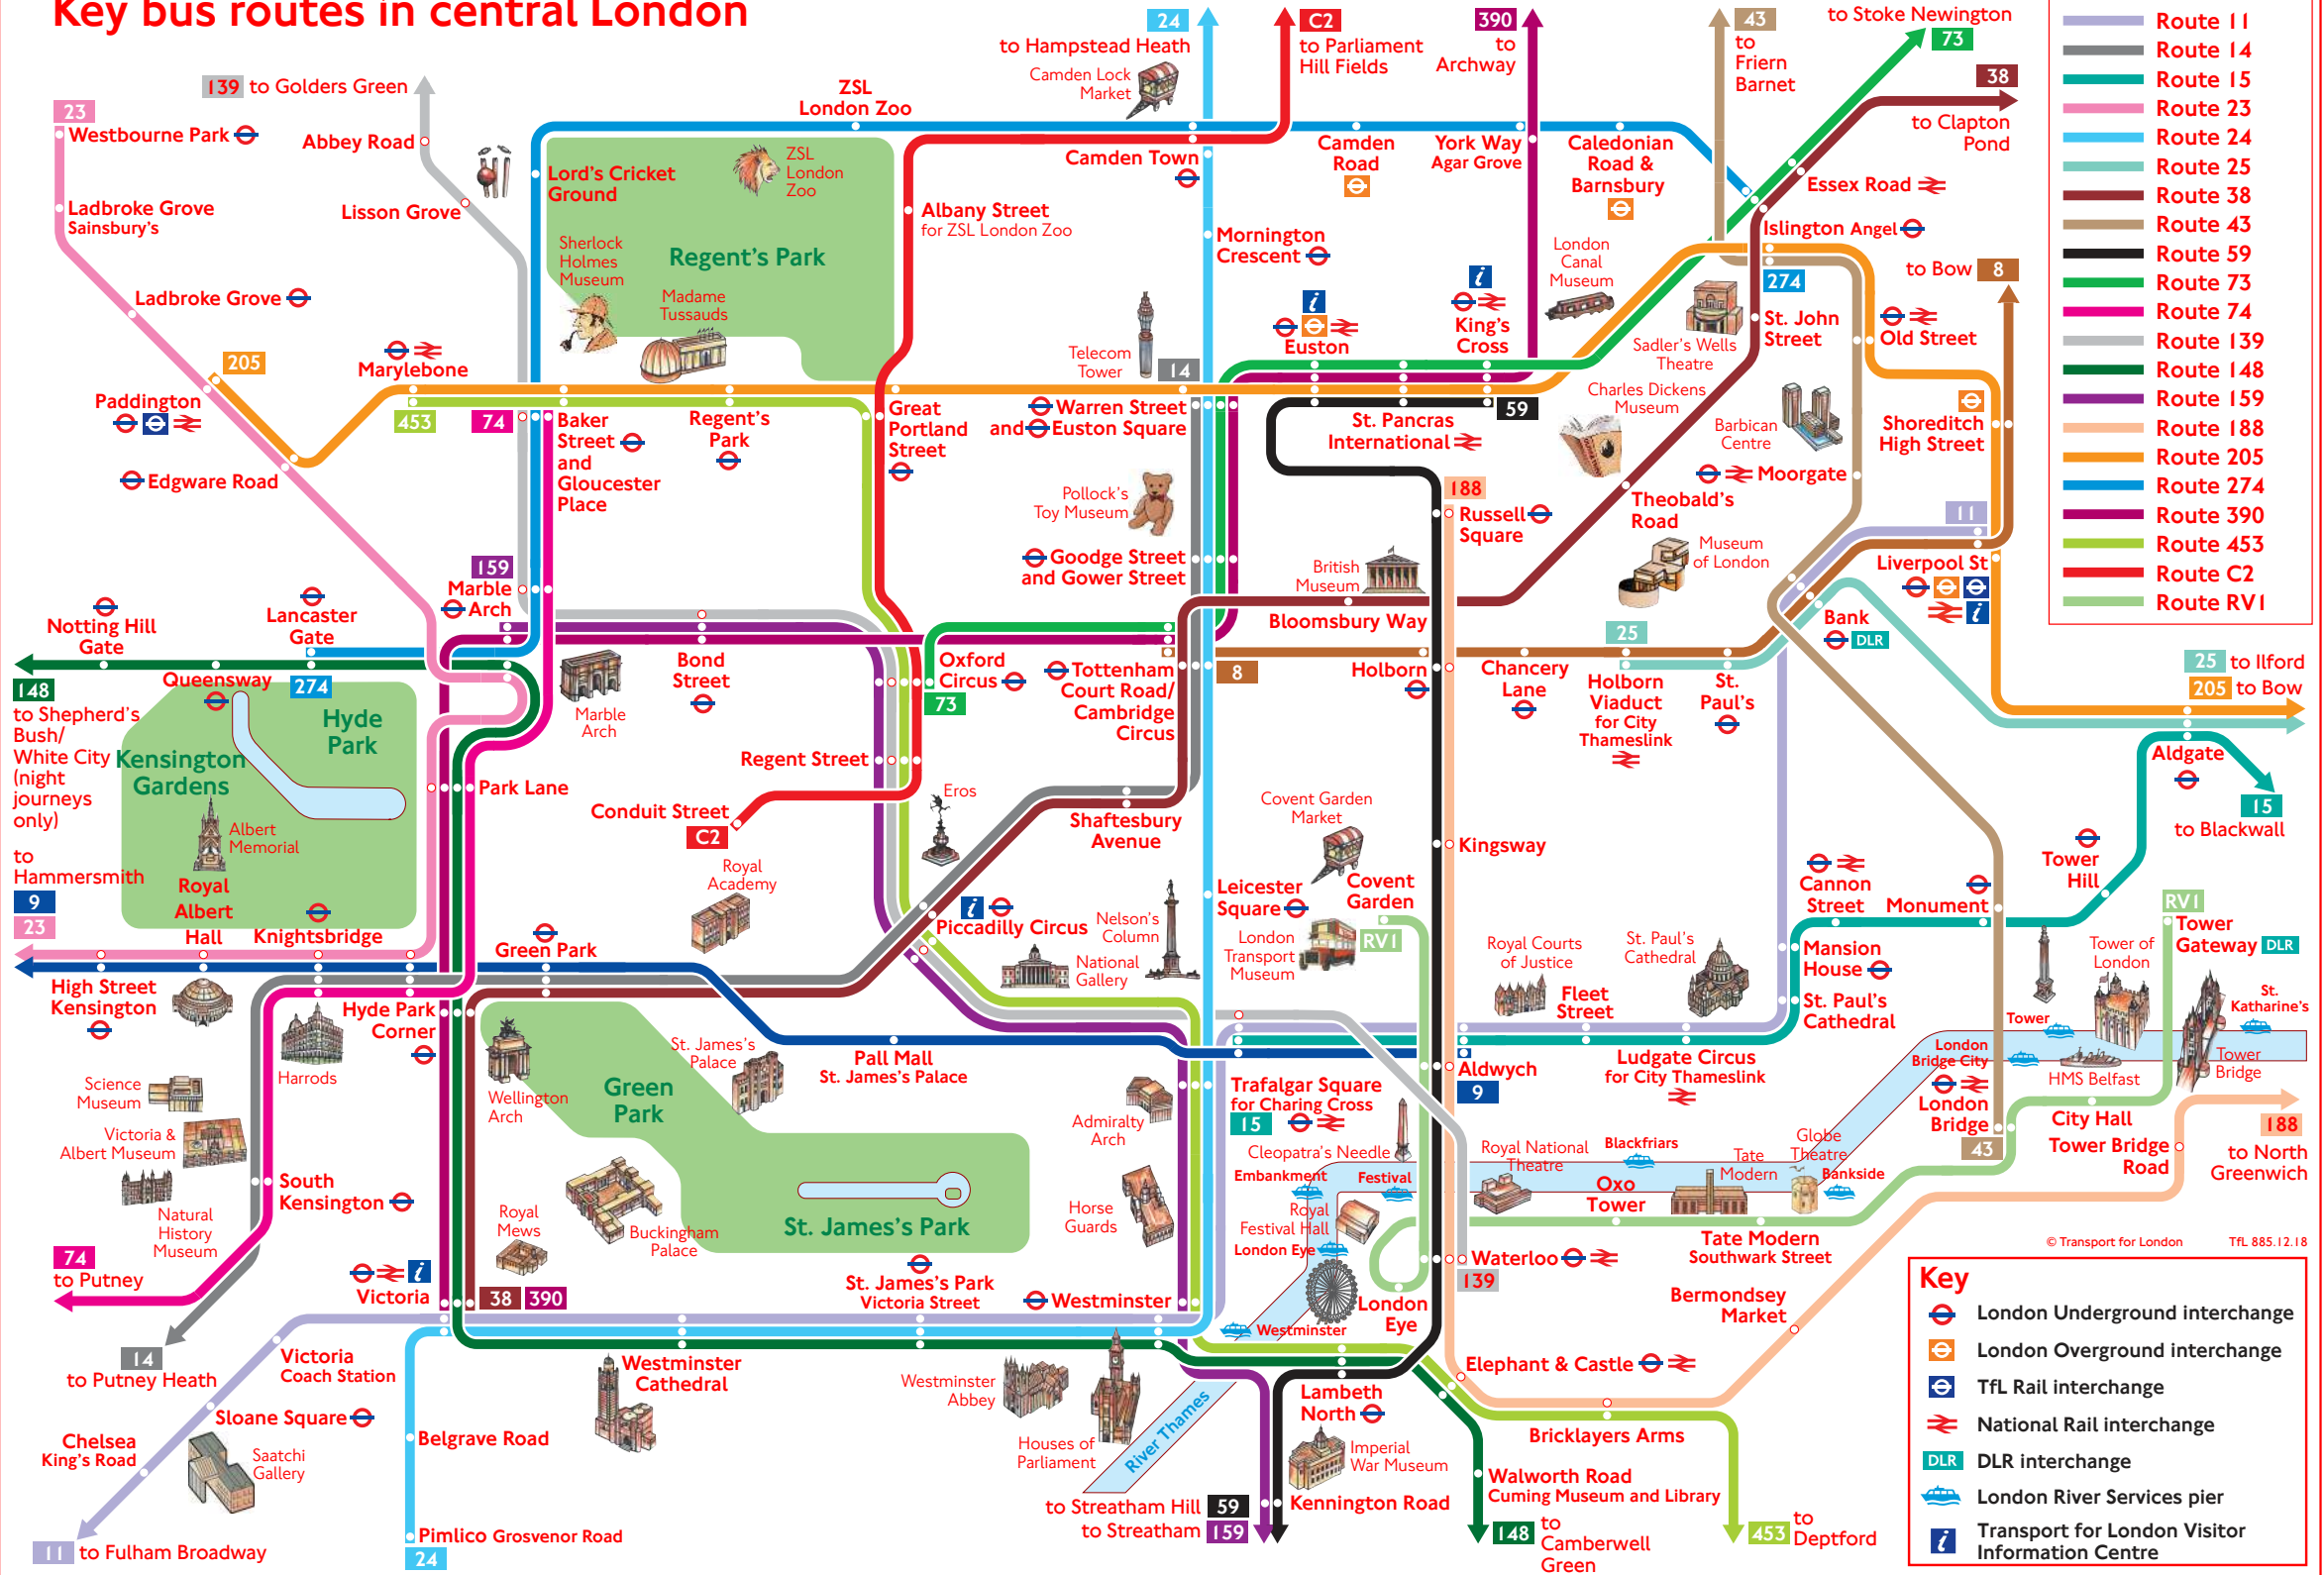

# Key bus routes in central London

- Route 8
- Route 9
- Route 11
- Route 14
- Route 15
- Route 23
- Route 24
- Route 25
- Route 38
- Route 43
- Route 59
- Route 73
- Route 74
- Route 139
- Route 148
- Route 159
- Route 188
- Route 205
- Route 274
- Route 390
- Route 453
- Route C2
- Route RV1

**Key**

- London Underground interchange
- London Overground interchange
- TfL Rail interchange
- National Rail interchange
- DLR interchange
- London River Services pier
- Transport for London Visitor Information Centre