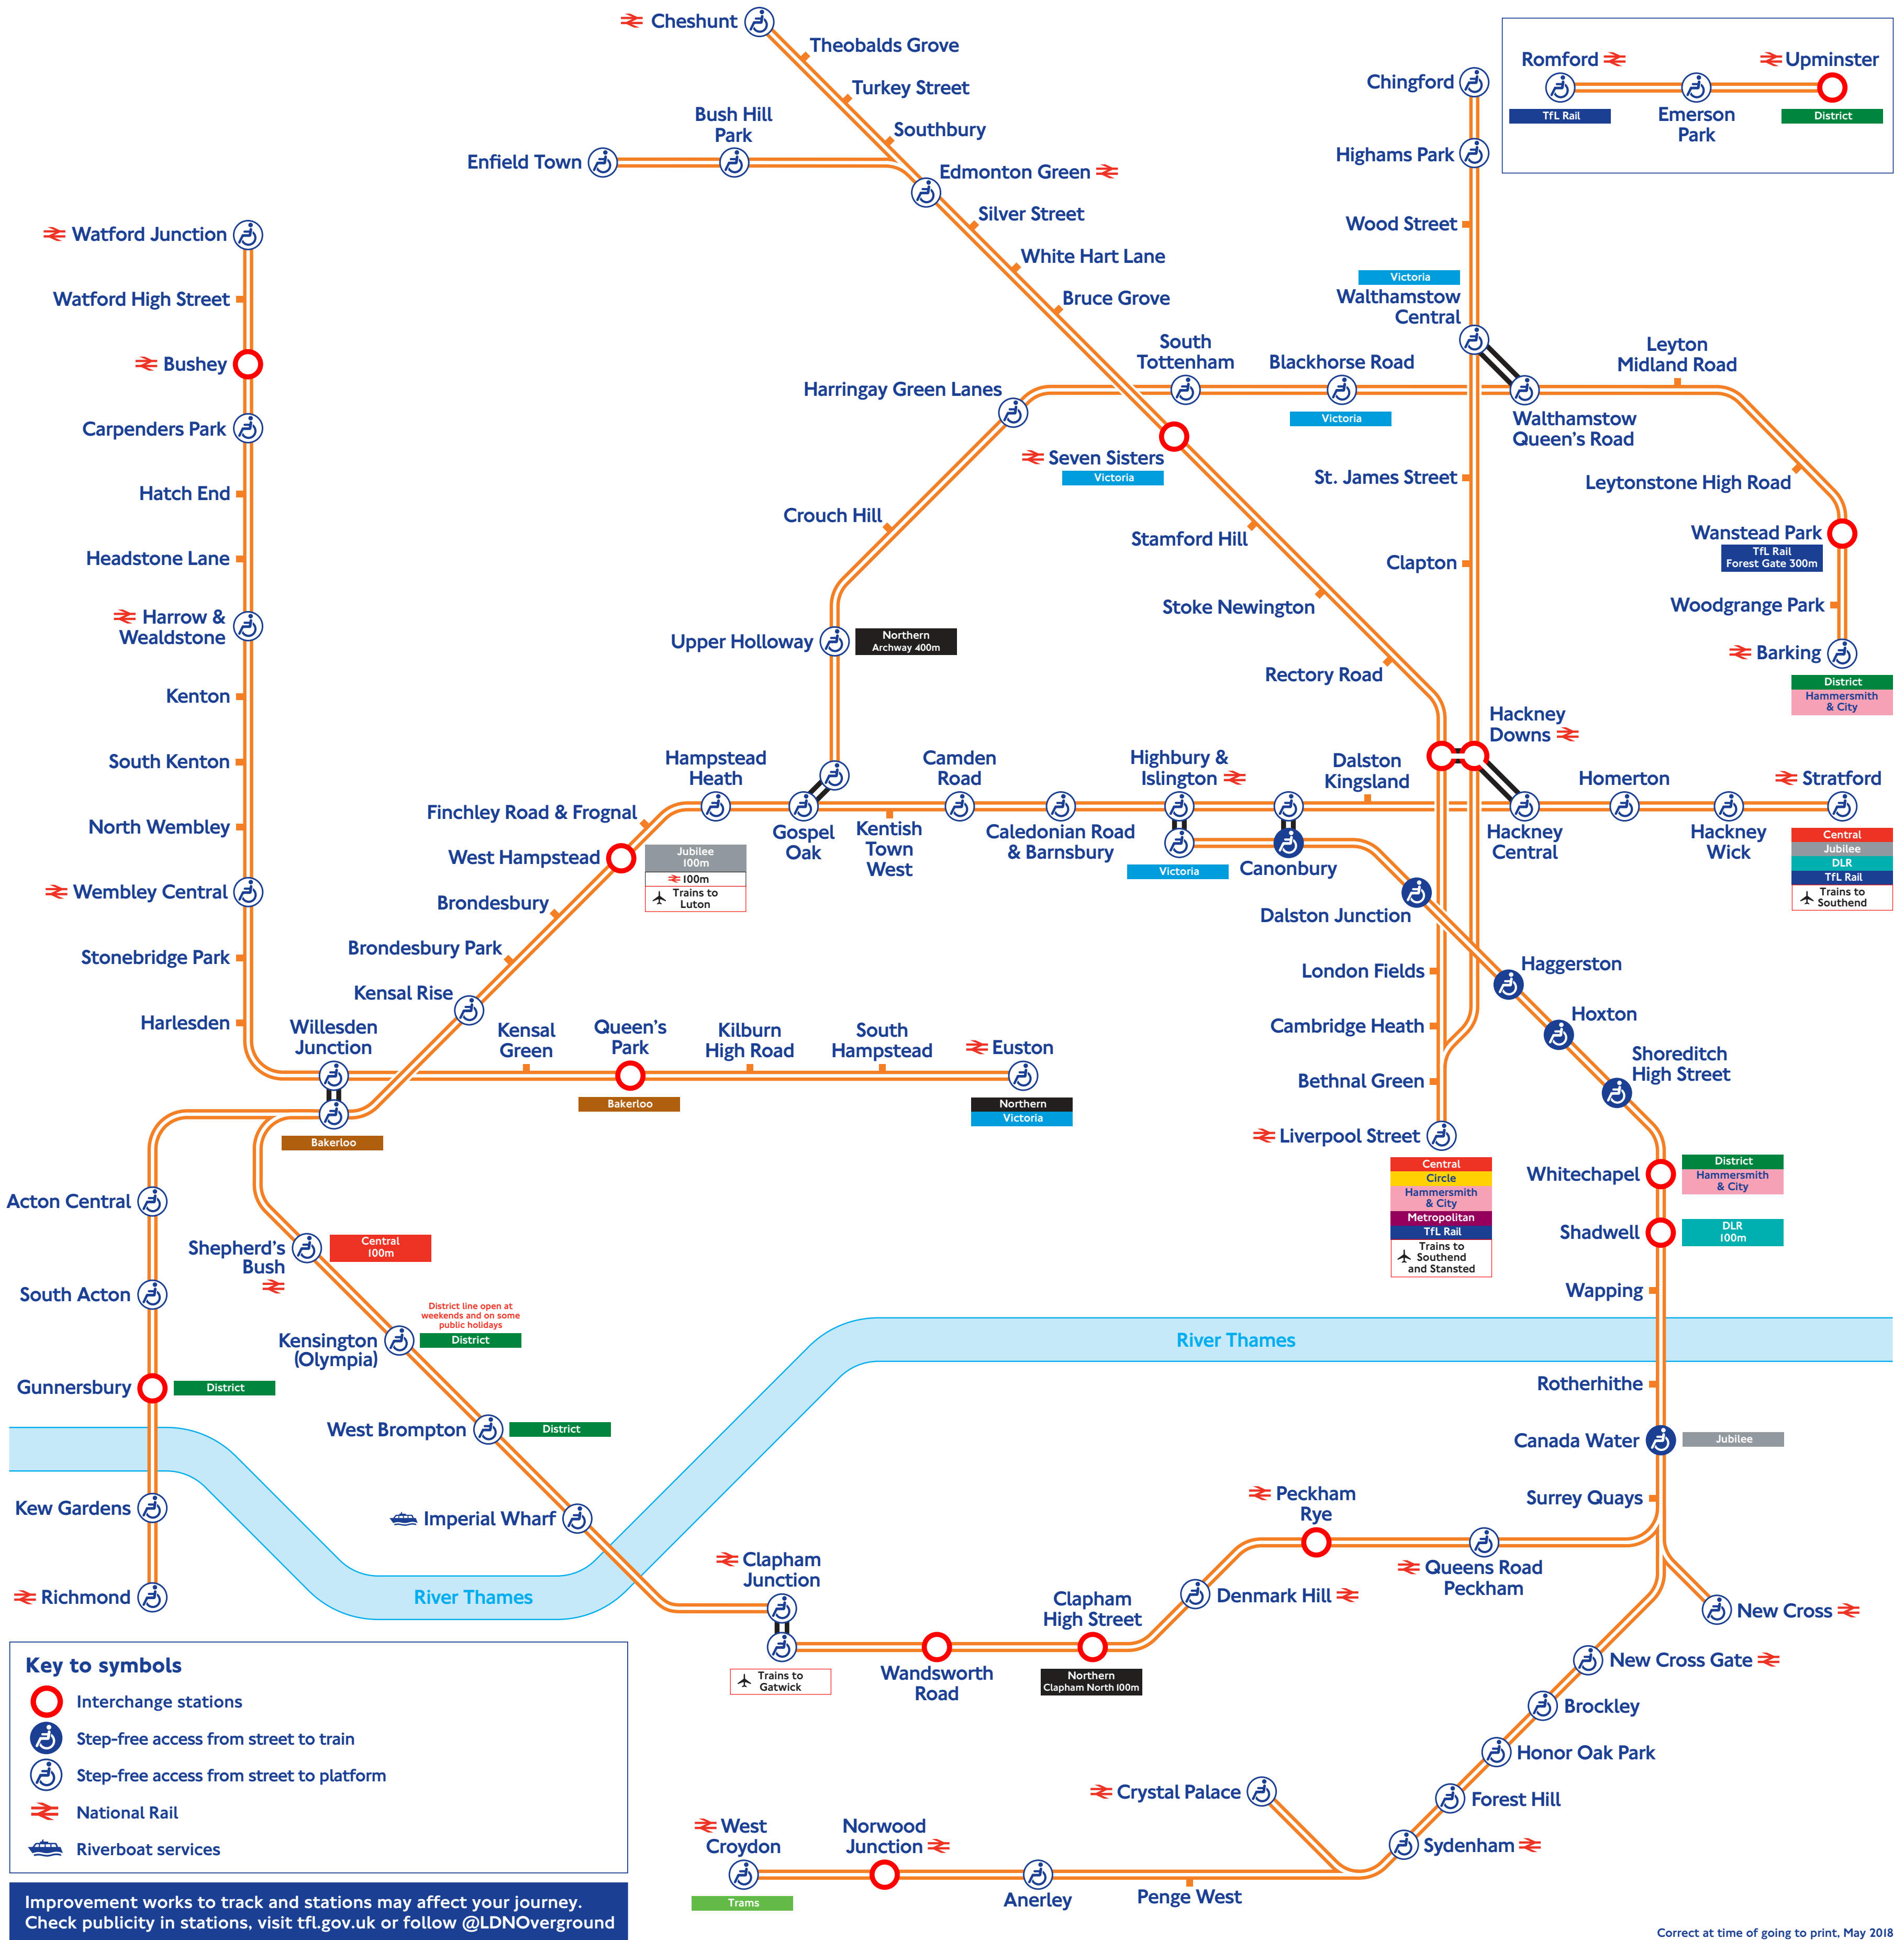

London Overground

Online maps are strictly for personal use only. To licence the London Overground network map for commercial use please visit tfl.gov.uk/maplicensing

MAYOR OF LONDON